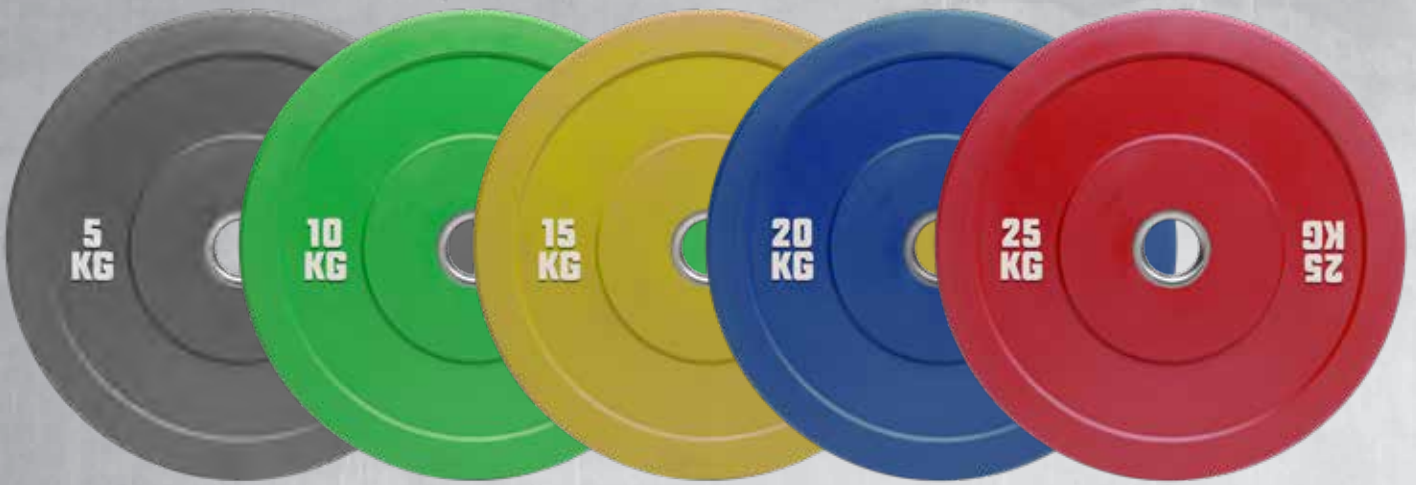

Art.-Nr.		
BPC0500	5 kg	grau | grey
BPC1000	10 kg	grün | green
BPC1500	15 kg	gelb | yellow
BPC2000	20 kg	blau | blue
BPC2500	25 kg	rot | red